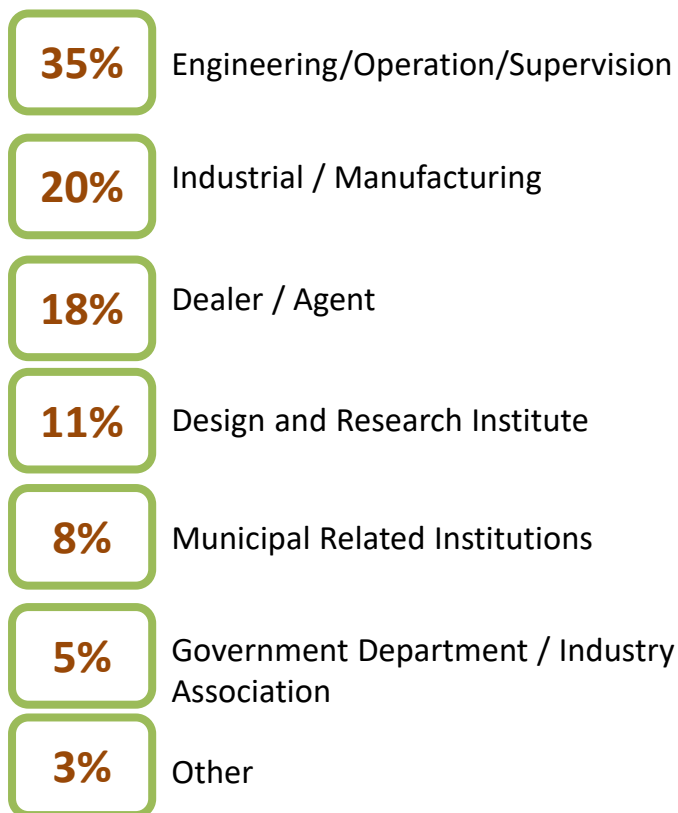

VISITOR MAIN BUSINESS