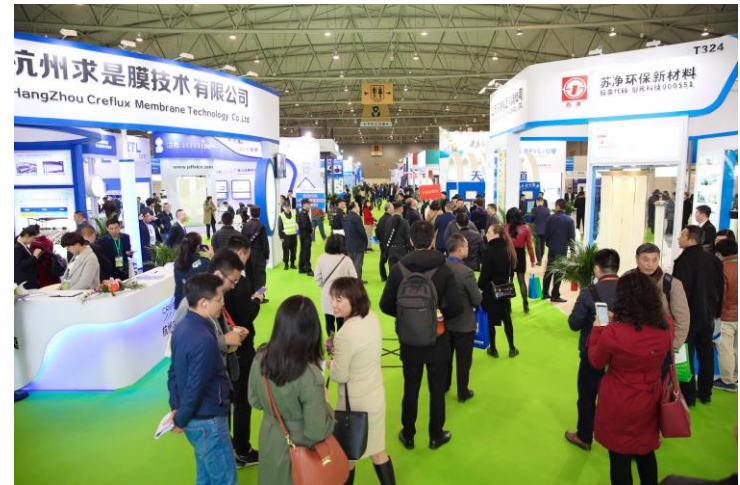

CDEPE 2019 – FACTS & FIGURES

13

COUNTRIES AND REGIONS

30,000

SQM GROSS
EXHIBITING AREA (+66%)

403

EXHIBITORS (+24%)

22,033

VISITS (+17%)

20+

SEMINARS & CONFERENCES

1,500

MEDIA REPORTS