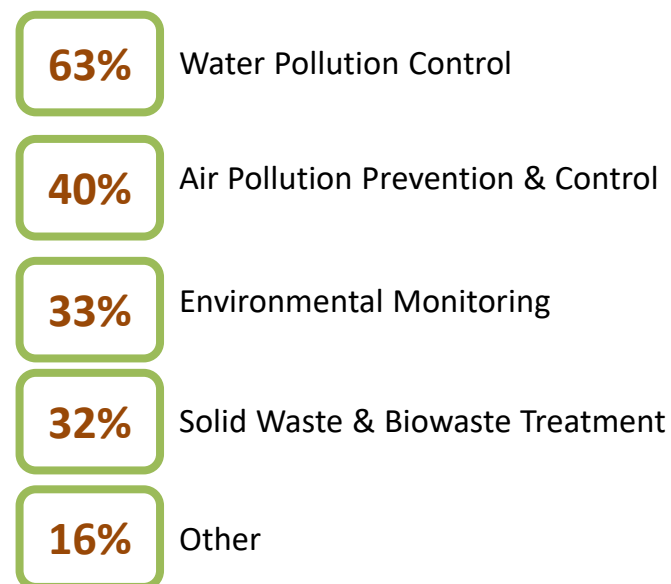

VISITOR PRODUCT OF INTEREST